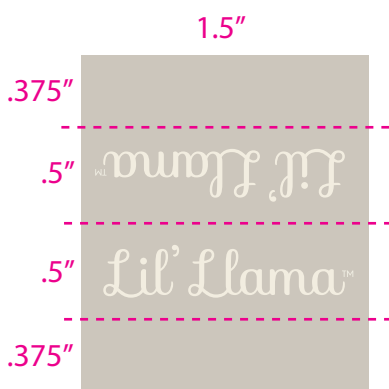

WOVEN LABEL

SILICONE CHEW TIP

FRONT

BACK

Details:

- * 100% Cotton Jersey 180 - 200 GSM
- * Lined with white fleece for stability

Lil' Llama

FRONT