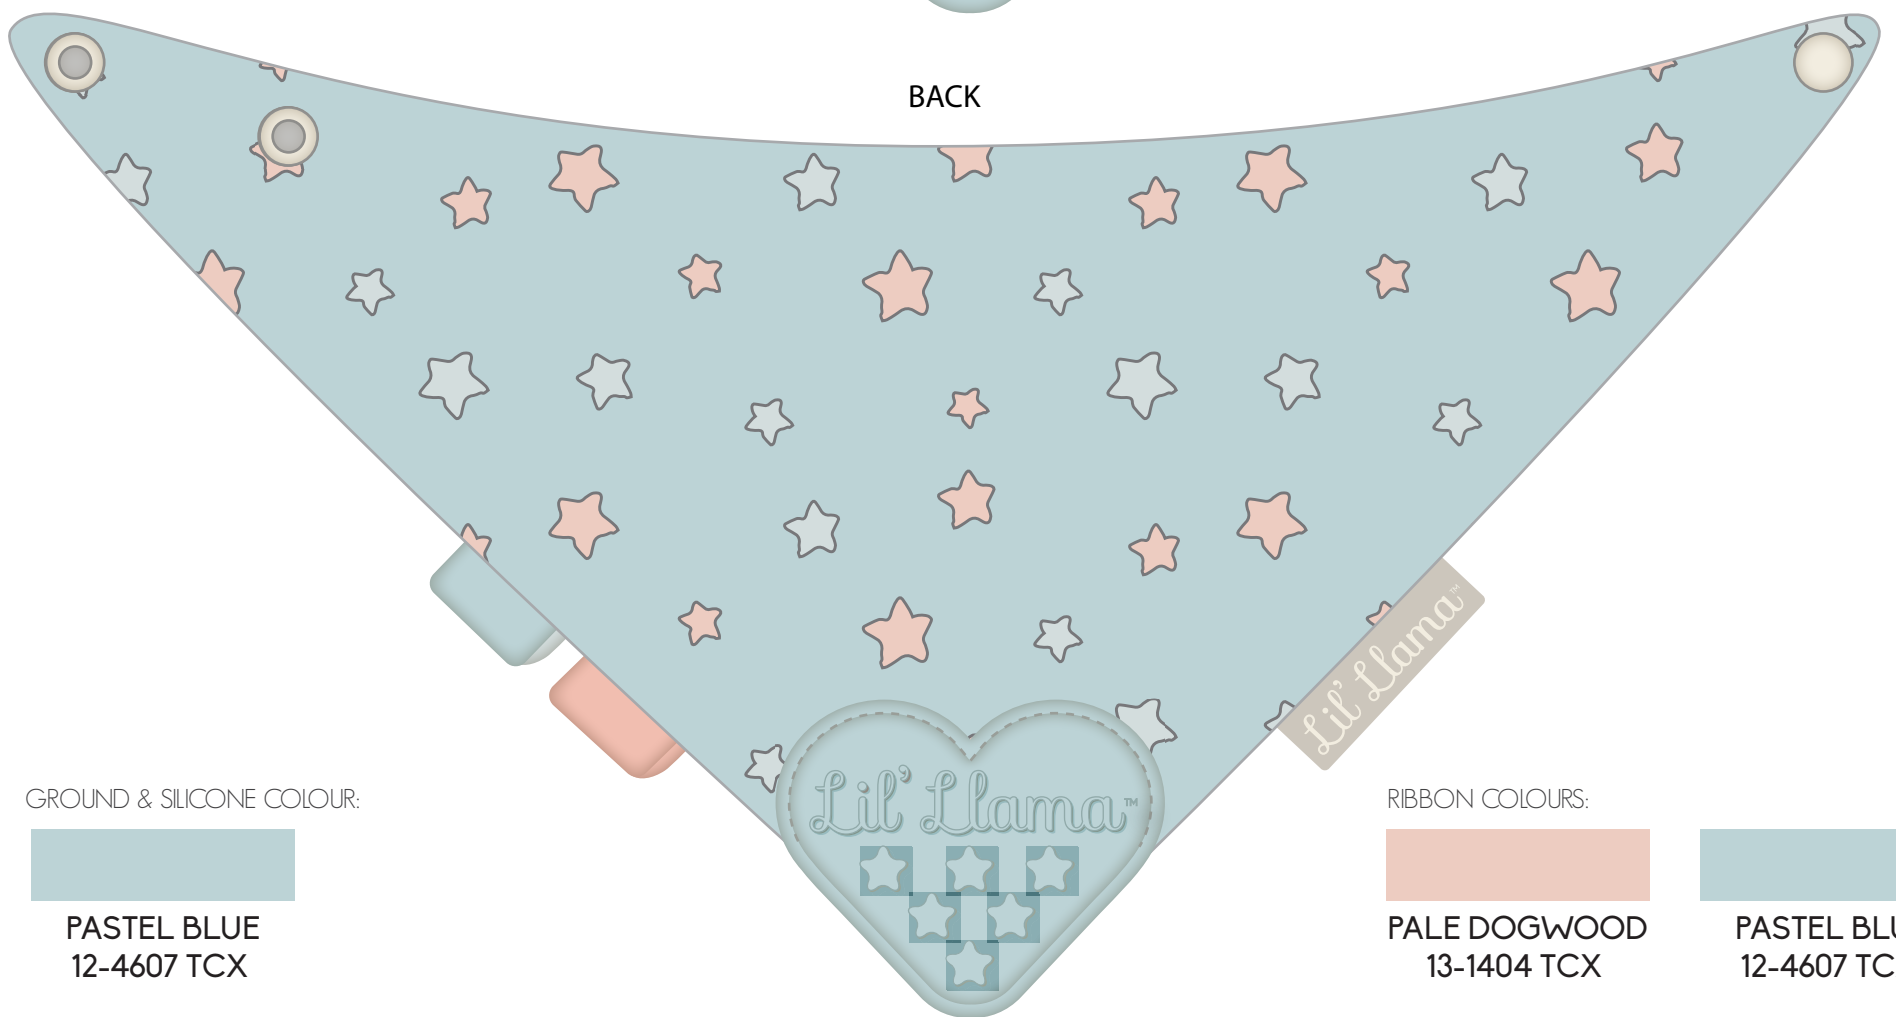

WOVEN LABEL

SILICONE CHEW TIP

FRONT

BACK

Details:

- * 100% Cotton Jersey 180 - 200 GSM
- * Lined with white fleece for stability

Lil' Llama

FRONT

BACK

GROUND & SILICONE COLOUR:

EGRET
11-0103 TCX

RIBBON COLOURS:

PALE DOGWOOD
13-1404 TCX

PASTEL BLUE
12-4607 TCX

FRONT

BACK

GROUND & SILICONE COLOUR:

PALE DOGWOOD
13-1404 TCX

RIBBON COLOURS:

PALE DOGWOOD
13-1404 TCX

PASTEL BLUE
12-4607 TCX

REVERSIBLE TEETHING BIB
LSS18-8002

Lil' Elephant

AUG 29, 2017

FRONT

BACK

GROUND & SILICONE COLOUR:

PASTEL BLUE
12-4607 TCX

RIBBON COLOURS:

PALE DOGWOOD
13-1404 TCX

PASTEL BLUE
12-4607 TCX

Lil' Llama
ARTWORK IS TO SCALE