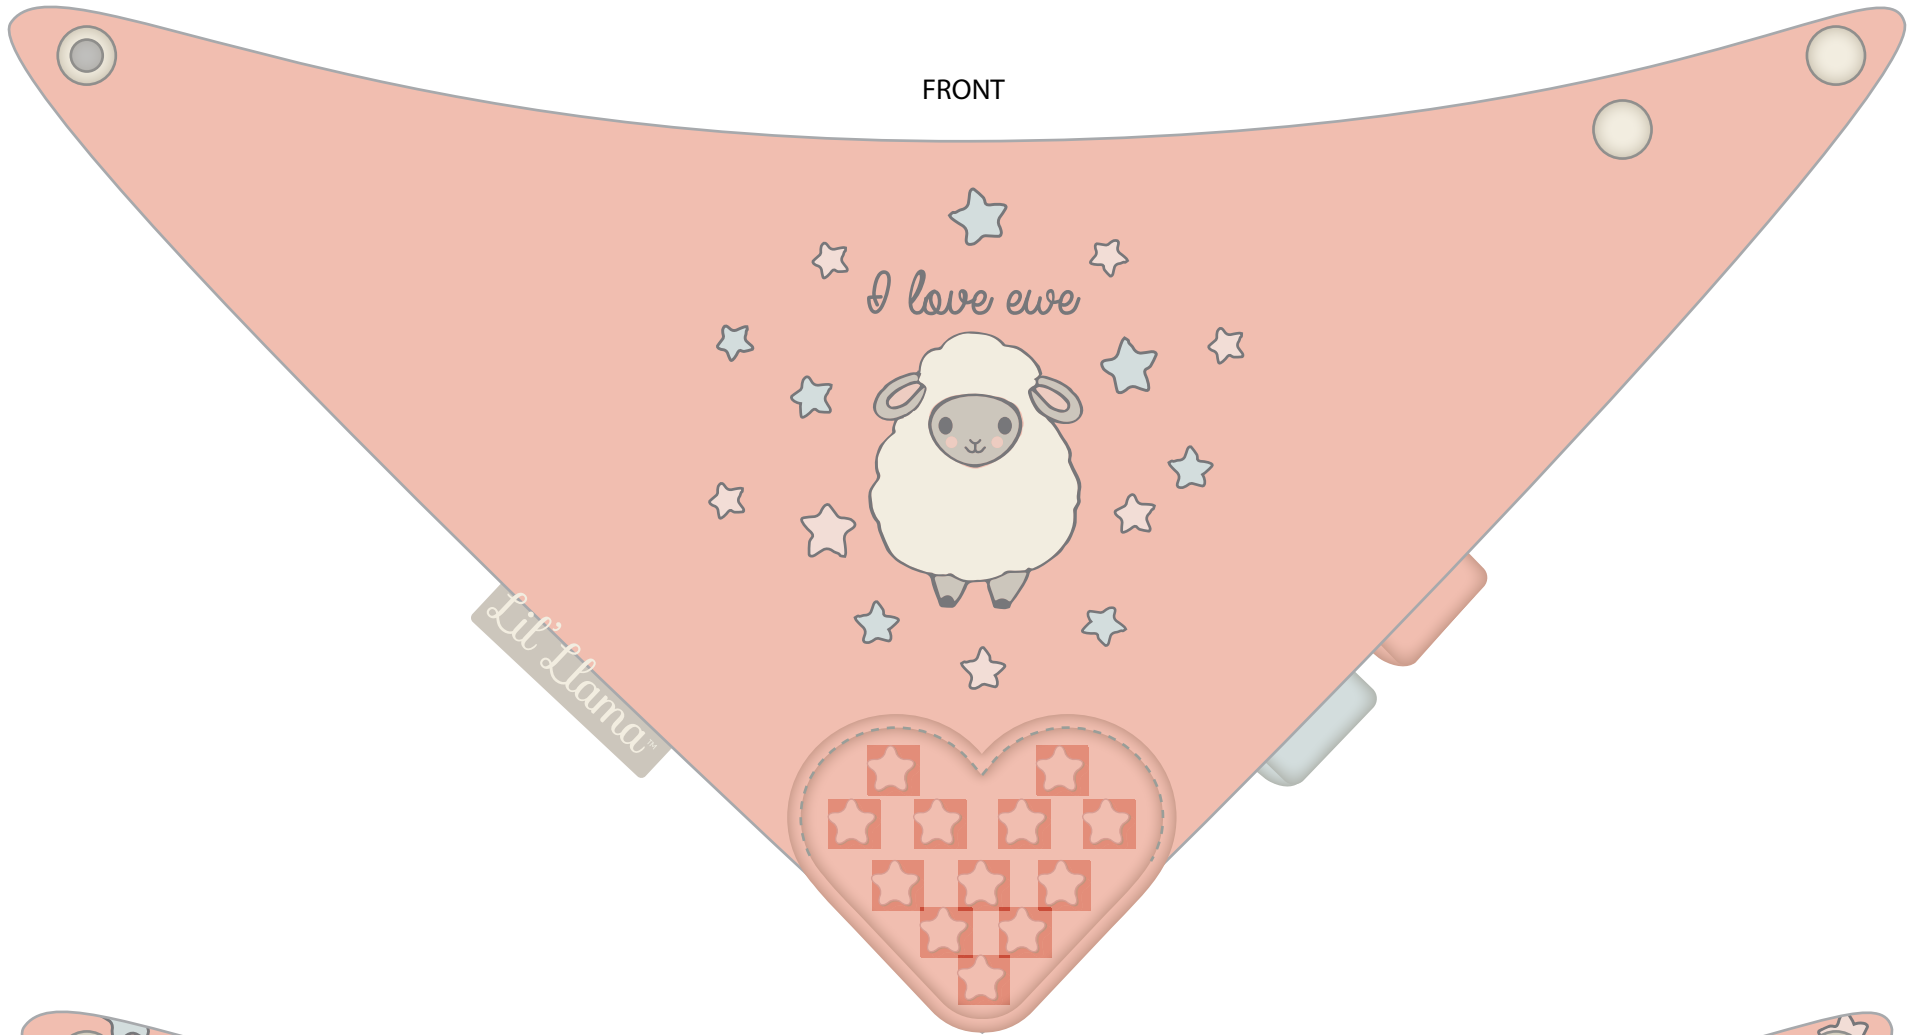

WOVEN LABEL

SILICONE CHEW TIP

FRONT

BACK

Details:

- * 100% Cotton Jersey 180 - 200 GSM
- * Lined with white fleece for stability

Lil' Llama

FRONT

BACK

GROUND & SILICONE COLOUR:

EGRET
11-0103 TCX

RIBBON COLOURS:

PALE DOGWOOD
13-1404 TCX

PASTEL BLUE
12-4607 TCX

FRONT

BACK

GROUND & SILICONE COLOUR:

PALE DOGWOOD
13-1404 TCX

RIBBON COLOURS:

PALE DOGWOOD
13-1404 TCX

PASTEL BLUE
12-4607 TCX

REVERSIBLE TEETHING BIB
LSS18-8002

Lil' Elephant

AUG 29, 2017

FRONT

BACK

GROUND & SILICONE COLOUR:

PASTEL BLUE
12-4607 TCX

RIBBON COLOURS:

PALE DOGWOOD
13-1404 TCX

PASTEL BLUE
12-4607 TCX

Lil' Llama
ARTWORK IS TO SCALE