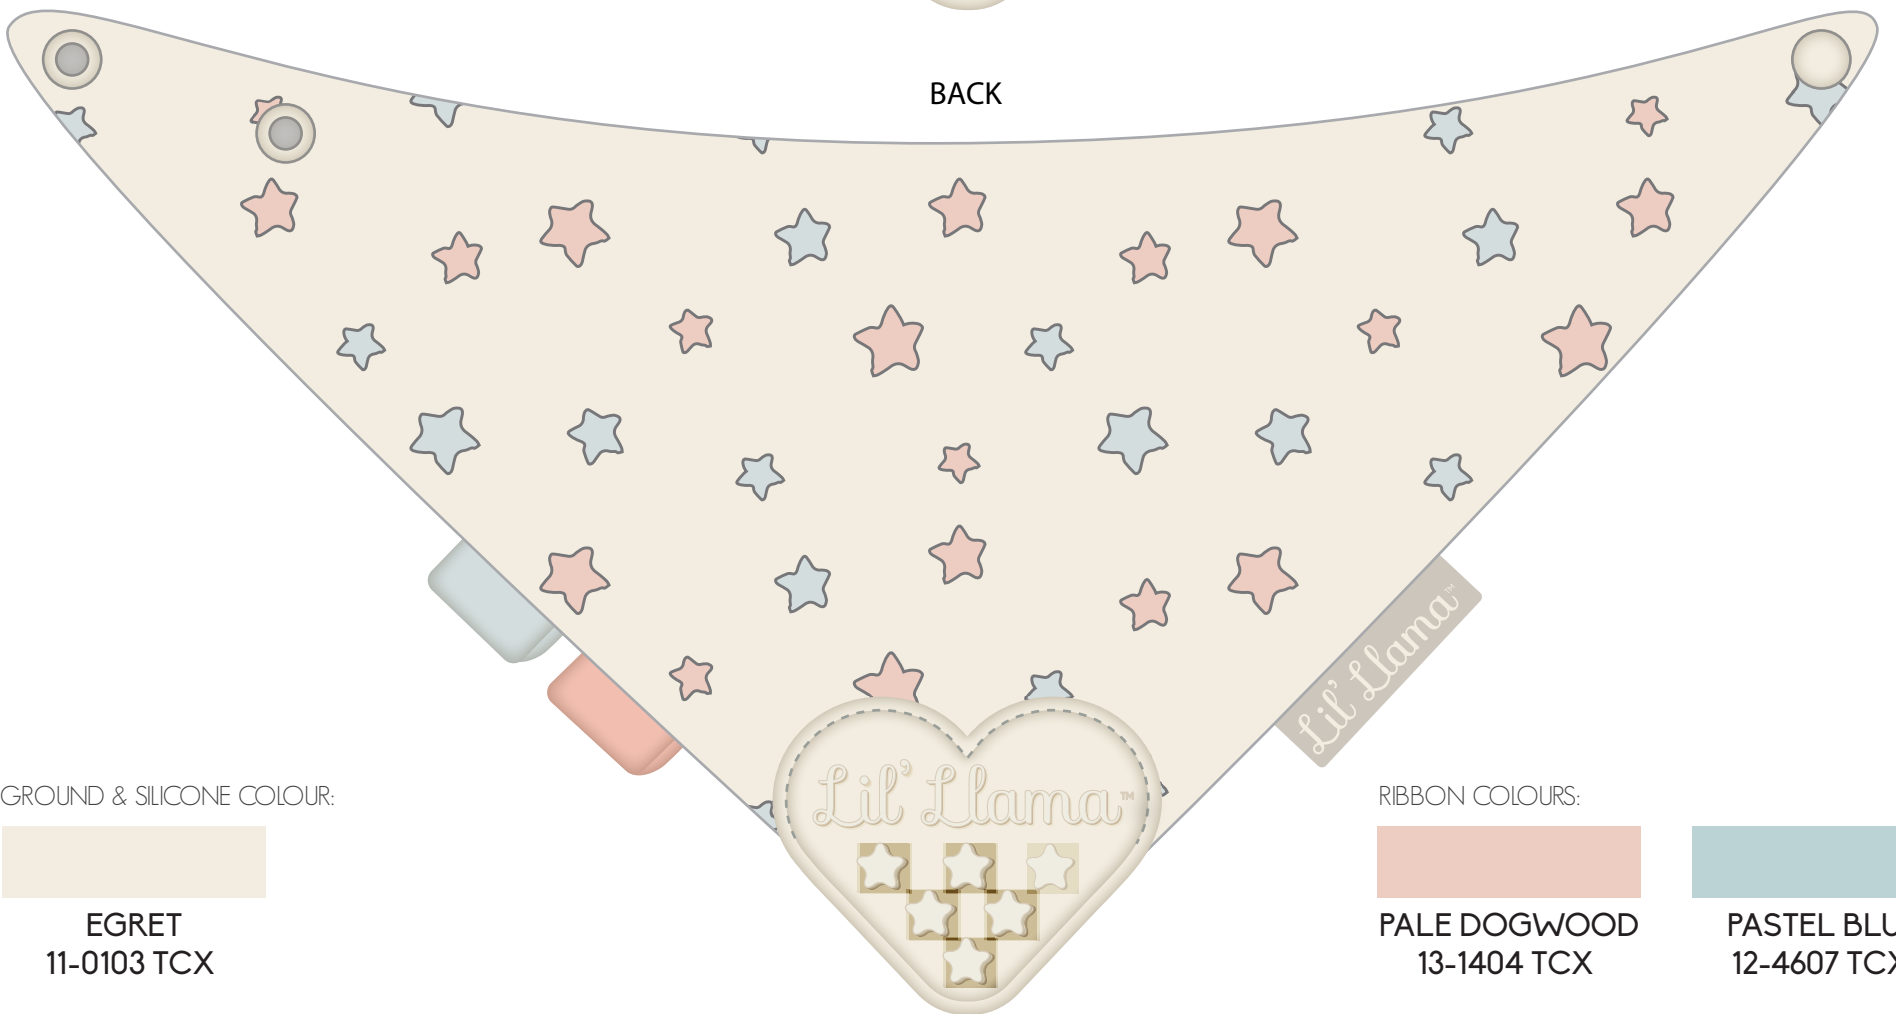

WOVEN LABEL

SILICONE CHEW TIP

FRONT

BACK

Details:

- * 100% Cotton Jersey 180 - 200 GSM
- * Lined with white fleece for stability

Lil' Llama

FRONT

BACK

GROUND & SILICONE COLOUR:

EGRET
11-0103 TCX

RIBBON COLOURS:

PALE DOGWOOD
13-1404 TCX

PASTEL BLUE
12-4607 TCX

FRONT

BACK

GROUND & SILICONE COLOUR:

PALE DOGWOOD
13-1404 TCX

RIBBON COLOURS:

PALE DOGWOOD
13-1404 TCX

PASTEL BLUE
12-4607 TCX

REVERSIBLE TEETHING BIB
LSS18-8002

Lil' Elephant

AUG 29, 2017

FRONT

BACK

GROUND & SILICONE COLOUR:

PASTEL BLUE
12-4607 TCX

RIBBON COLOURS:

PALE DOGWOOD
13-1404 TCX

PASTEL BLUE
12-4607 TCX

Lil' Llama
ARTWORK IS TO SCALE