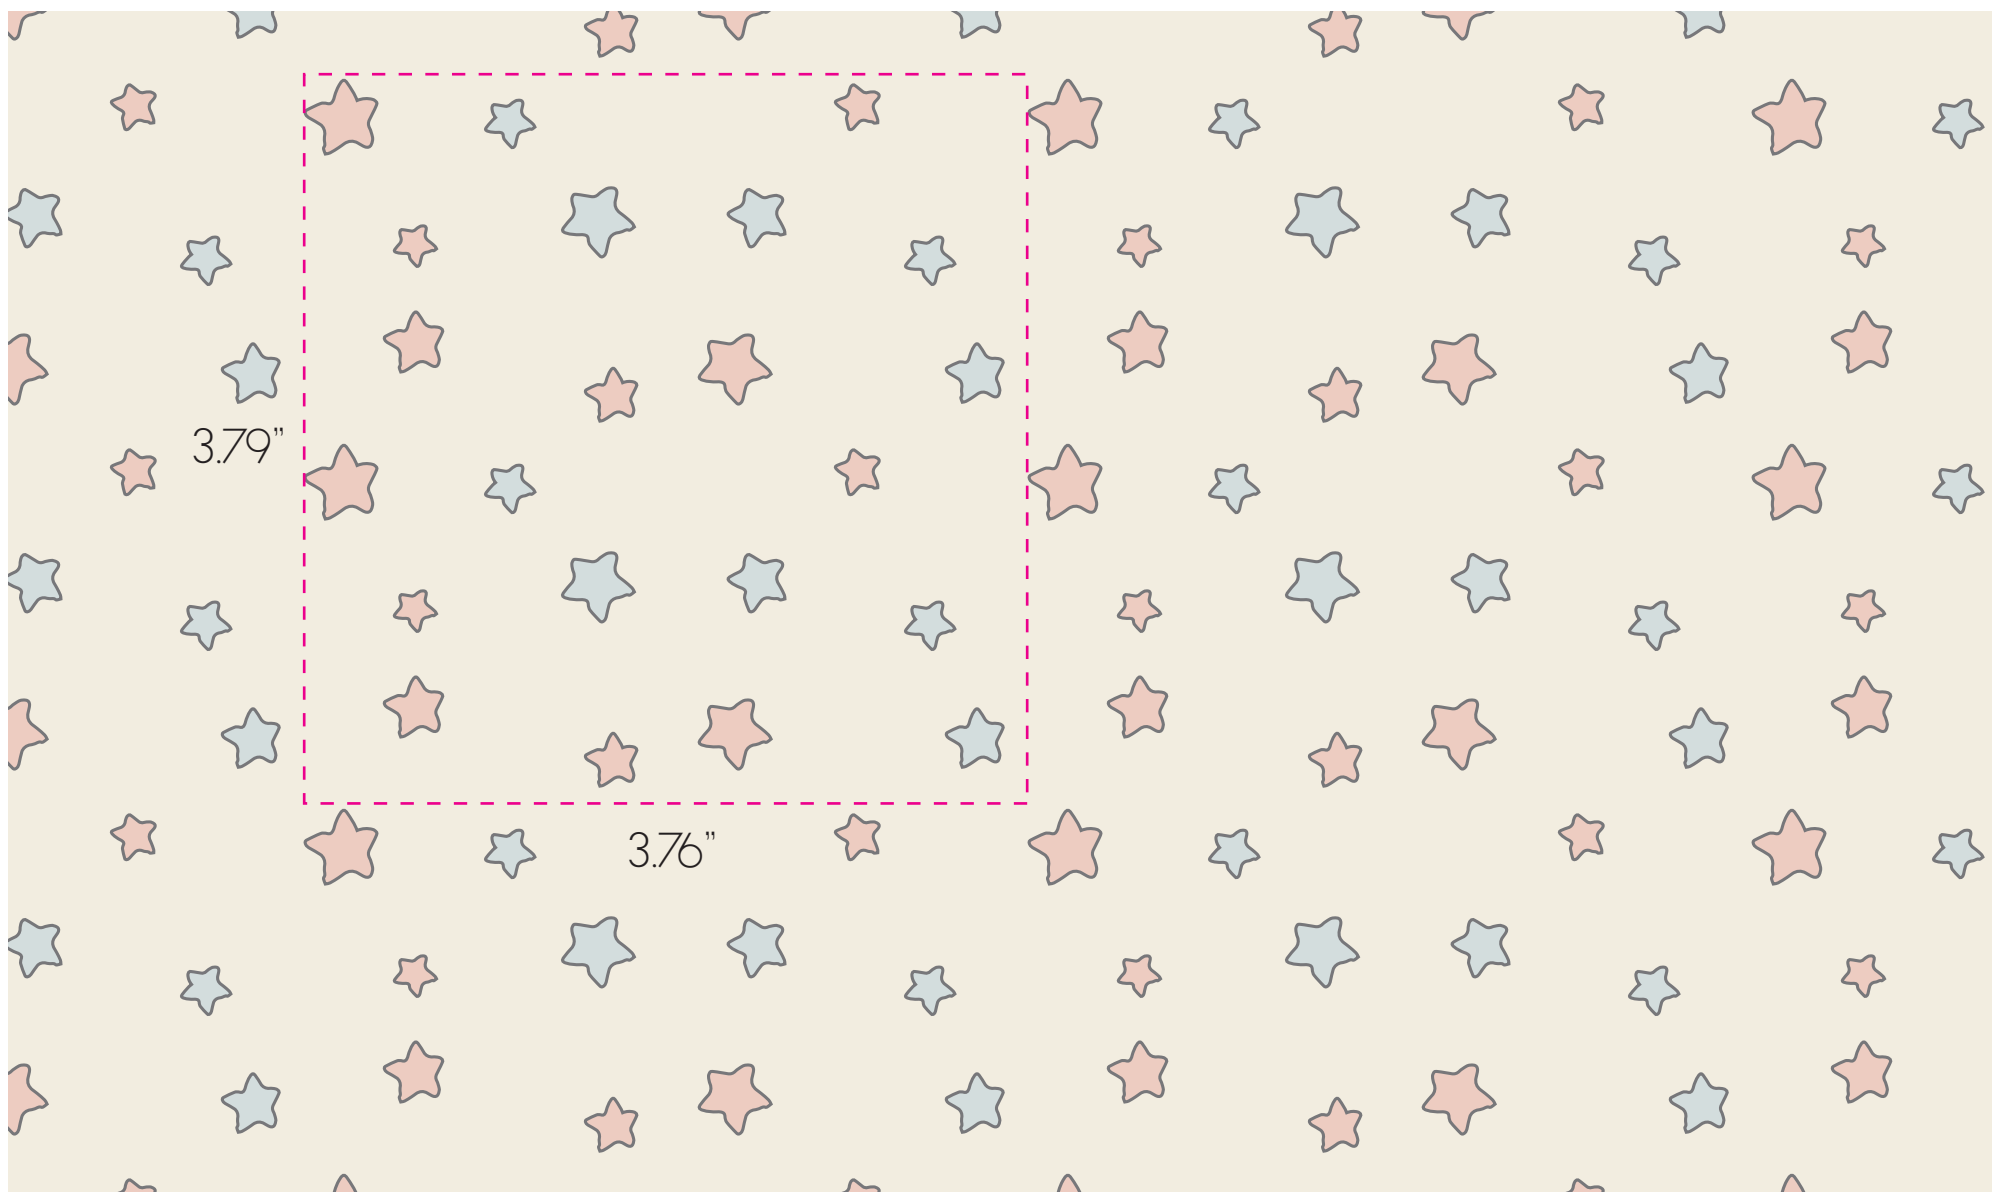

PRINT COLOURS:

EGRET 11-0103 TCX	PALE DOGWOOD 13-1404 TCX	SPA BLUE 12-4305 TCX	BRUSHED NICKEL 18-5102TCX