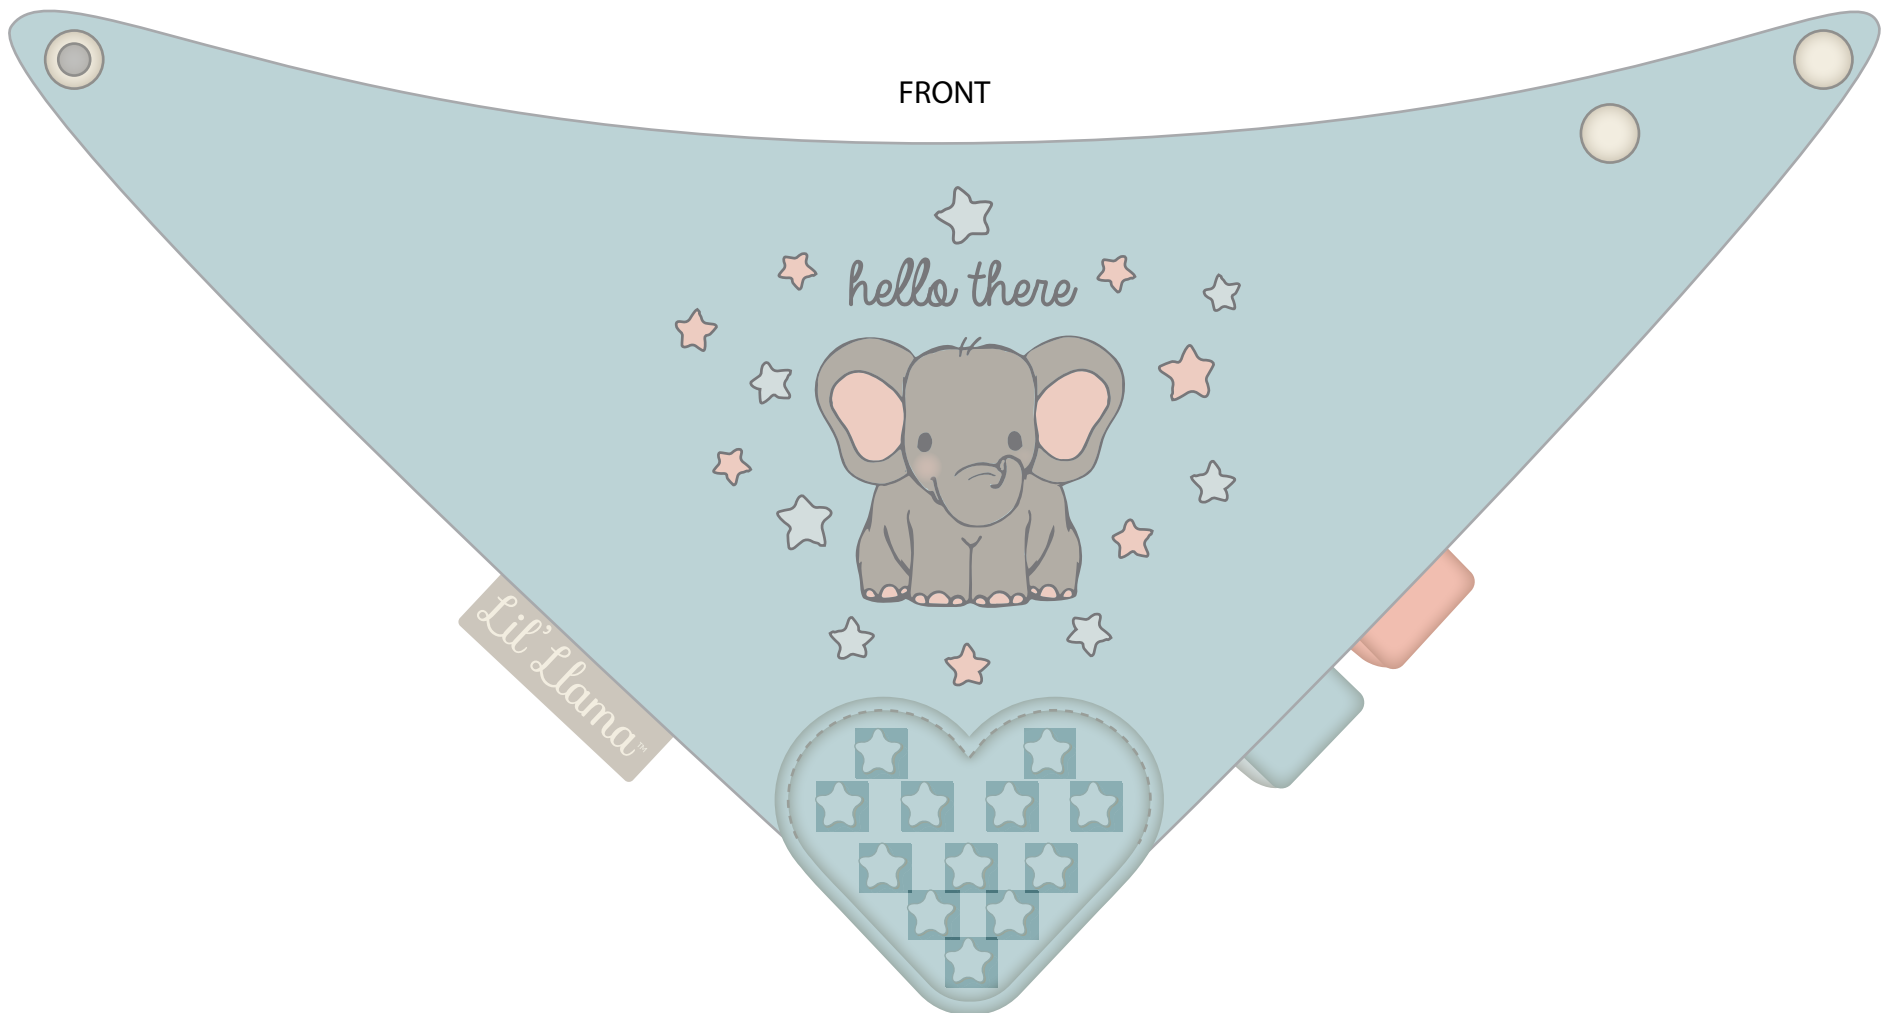

WOVEN LABEL

SILICONE CHEW TIP

FRONT

BACK

Details:

- * 100% Cotton Jersey 180 - 200 GSM
- * Lined with white fleece for stability

Lil' Llama

FRONT

BACK

GROUND & SILICONE COLOUR:

EGRET
11-0103 TCX

RIBBON COLOURS:

PALE DOGWOOD
13-1404 TCX

PASTEL BLUE
12-4607 TCX

FRONT

BACK

GROUND & SILICONE COLOUR:

PALE DOGWOOD
13-1404 TCX

RIBBON COLOURS:

PALE DOGWOOD
13-1404 TCX

PASTEL BLUE
12-4607 TCX

REVERSIBLE TEETHING BIB
LSS18-8002

Lil' Elephant

AUG 29, 2017

FRONT

BACK

GROUND & SILICONE COLOUR:

PASTEL BLUE
12-4607 TCX

RIBBON COLOURS:

PALE DOGWOOD
13-1404 TCX

PASTEL BLUE
12-4607 TCX

Lil' Llama
ARTWORK IS TO SCALE