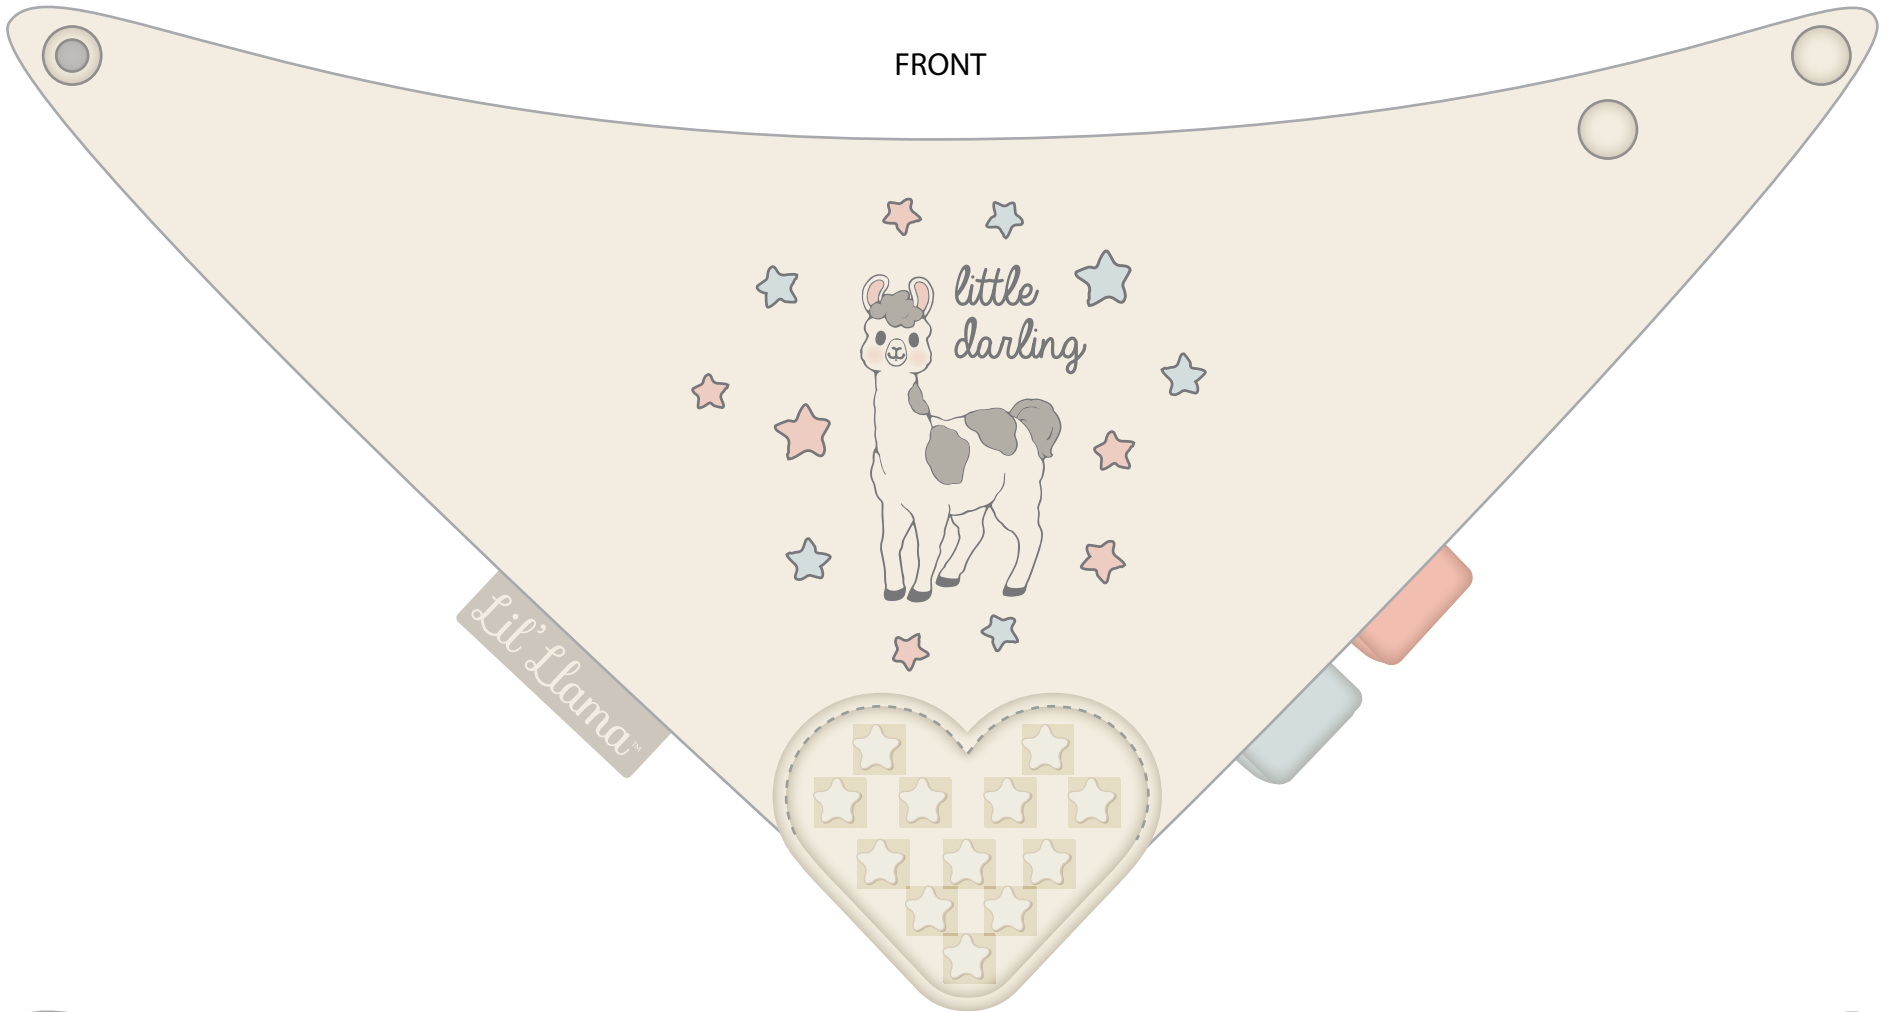

WOVEN LABEL

SILICONE CHEW TIP

FRONT

BACK

Details:

- * 100% Cotton Jersey 180 - 200 GSM
- * Lined with white fleece for stability

Lil' Llama

FRONT

BACK

GROUND & SILICONE COLOUR:

EGRET
11-0103 TCX

RIBBON COLOURS:

PALE DOGWOOD
13-1404 TCX

PASTEL BLUE
12-4607 TCX

FRONT

BACK

GROUND & SILICONE COLOUR:

PALE DOGWOOD
13-1404 TCX

RIBBON COLOURS:

PALE DOGWOOD
13-1404 TCX

PASTEL BLUE
12-4607 TCX

REVERSIBLE TEETHING BIB
LSS18-8002

Lil' Elephant

AUG 29, 2017

FRONT

BACK

GROUND & SILICONE COLOUR:

PASTEL BLUE
12-4607 TCX

RIBBON COLOURS:

PALE DOGWOOD
13-1404 TCX

PASTEL BLUE
12-4607 TCX

Lil' Llama
ARTWORK IS TO SCALE