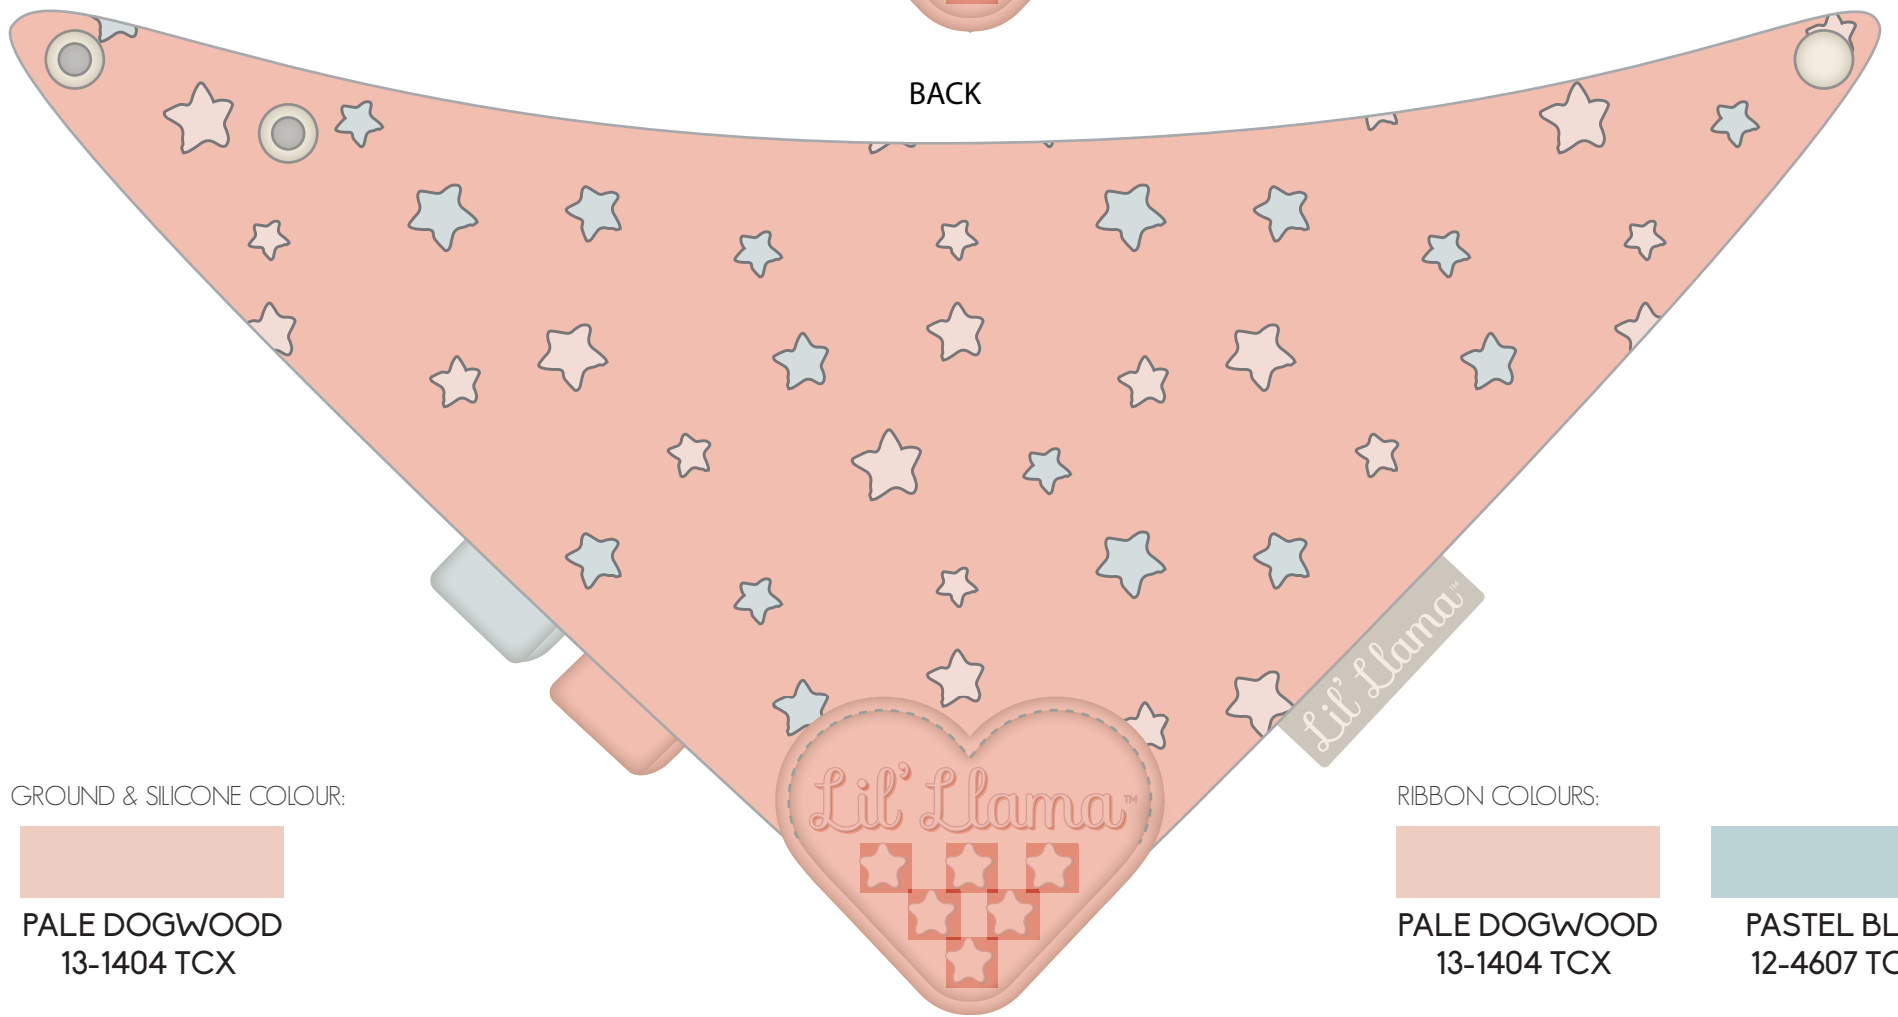

WOVEN LABEL

SILICONE CHEW TIP

FRONT

BACK

Details:

- * 100% Cotton Jersey 180 - 200 GSM
- * Lined with white fleece for stability

Lil' Llama

FRONT

BACK

GROUND & SILICONE COLOUR:

EGRET
11-0103 TCX

RIBBON COLOURS:

PALE DOGWOOD
13-1404 TCX

PASTEL BLUE
12-4607 TCX

FRONT

BACK

GROUND & SILICONE COLOUR:

PALE DOGWOOD
13-1404 TCX

RIBBON COLOURS:

PALE DOGWOOD
13-1404 TCX

PASTEL BLUE
12-4607 TCX

REVERSIBLE TEETHING BIB
LSS18-8002

Lil' Elephant

AUG 29, 2017

FRONT

BACK

GROUND & SILICONE COLOUR:

PASTEL BLUE
12-4607 TCX

RIBBON COLOURS:

PALE DOGWOOD
13-1404 TCX

PASTEL BLUE
12-4607 TCX

Lil' Llama
ARTWORK IS TO SCALE