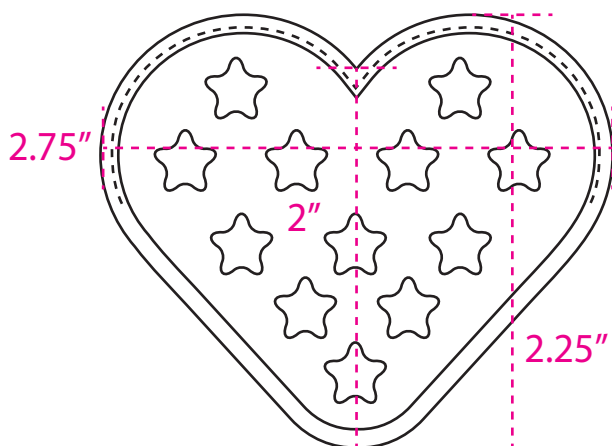

WOVEN LABEL

SILICONE CHEW TIP

FRONT

BACK

Details:

- * 100% Cotton Jersey 180 - 200 GSM
- * Lined with white fleece for stability

Lil' Llama

FRONT