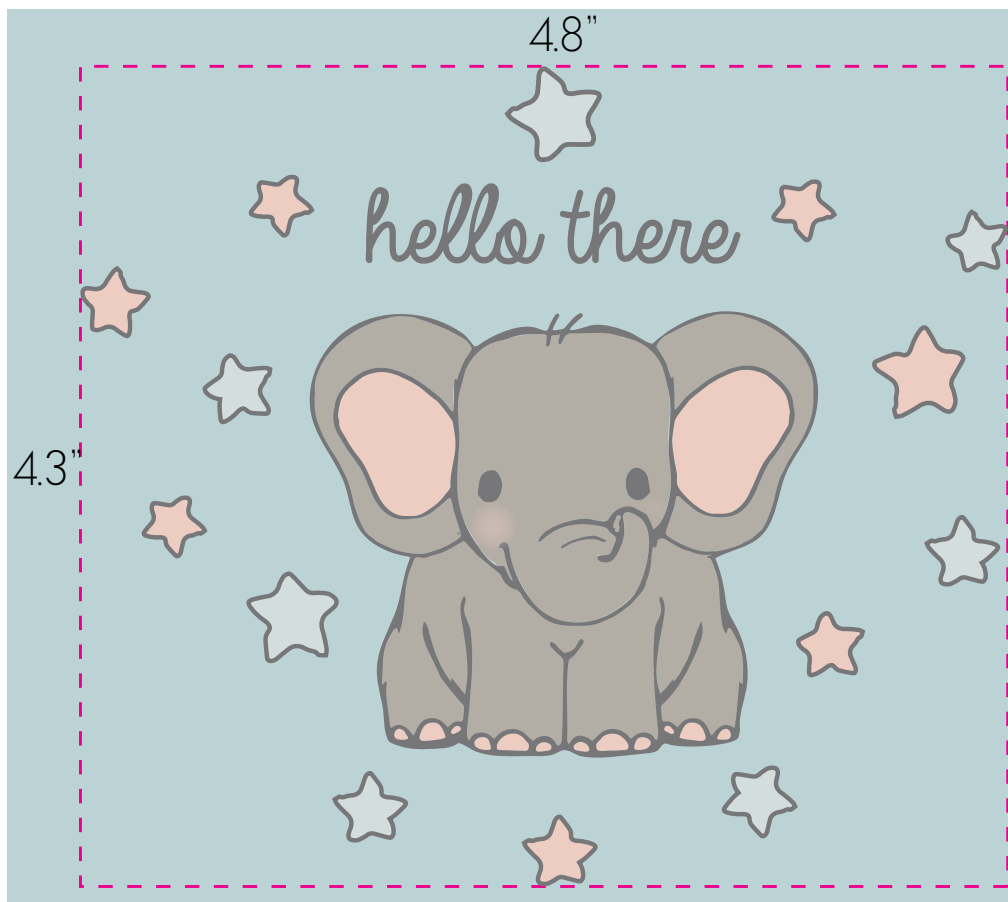

PRINT COLOURS:

PALE DOGWOOD
13-1404 TCX

ANGEL WING
11-1305 TCX

SPA BLUE
12-4305 TCX

BRUSHED NICKEL
18-5102TCX

Lil' Elephant
ARTWORK IS TO SCALE

PRINT COLOURS: *Screen print with water based ink

PALE DOGWOOD
13-1404 TCX